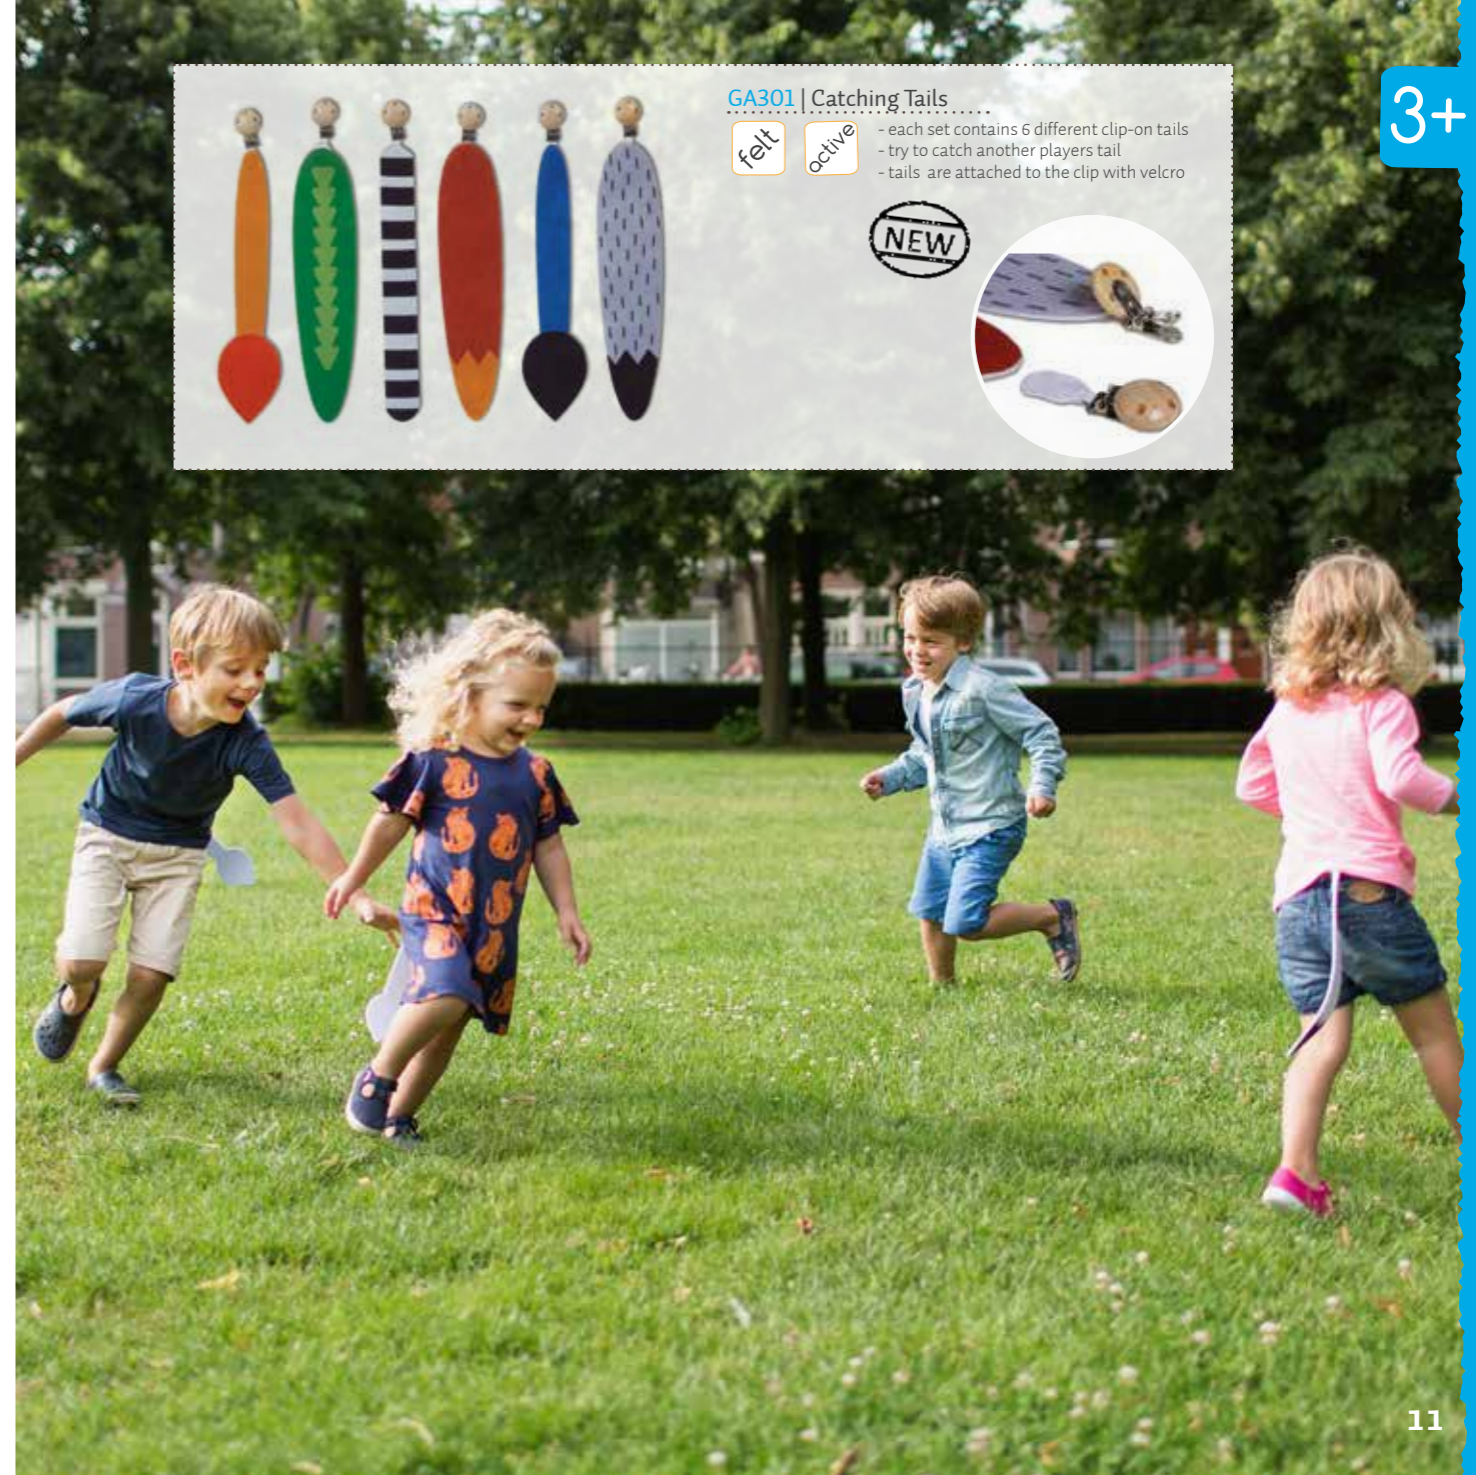

GA301 | Catching Tails

felt

active

NEW

- each set contains 6 different clip-on tails
- try to catch another players tail
- tails are attached to the clip with velcro