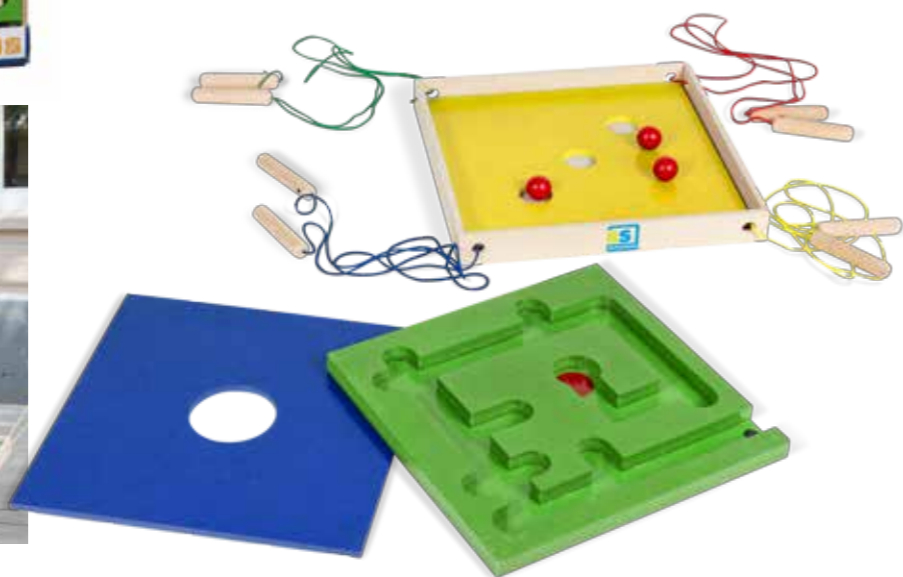

**GA279 | Four in a Row**

- wood
- logic
- YouTube
- 57 x 39 cm
- plywood

**GA192 | Horse Shoe Toss**

- wood
- active
- YouTube
- pin 22 cm
- 6 horse shoes: 14 x 14
- 3 pins with numbers on top

Cotton bag included

### GA204 | Crazy Coordination Game

wood

coordination

YouTube

- 35 x 35 x 4 cm
- work together to bring the balls to the hole
- 4-8 players
- incl 3 challenges