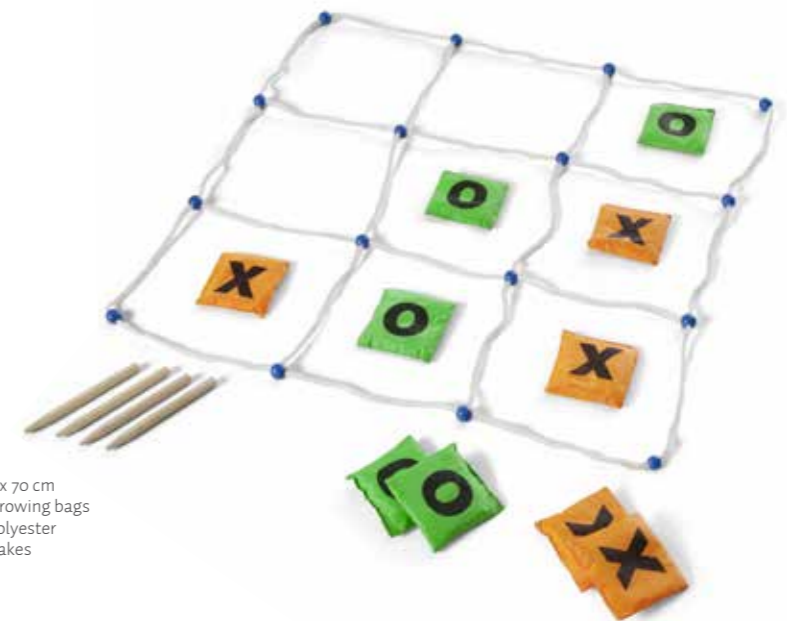

- playing field 70 x 70 cm
- 10 sand filled throwing bags
- bags made of polyester
- incl 4 ground stakes