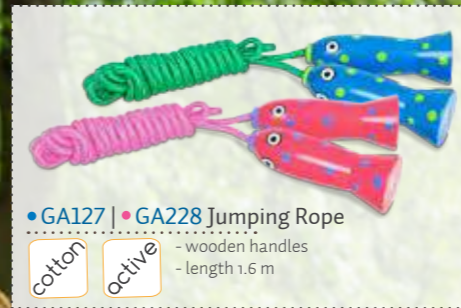

wood

coordination

- practice cool tricks by catching and throwing the ball in different ways

bag included

**GA231 | Tug of War**

- hemp**
- active**
- 10 m
- diameter 2 cm
- incl middle line and pegs

**GA127 | GA228 Jumping Rope**

- cotton**
- active**
- wooden handles
- length 1.6 m

**GA230 | Jumping Rope Large**

- cotton**
- active**
- YouTube**
- length 5m
- birch handles

8+

♡  
Explore!

**GA309 | Running Quiz**

wood educational

- Score points by running to the right field that matches the correct answer of the multiple choice question
- incl 3 wooden letters, 3 ropes to mark the field, 1 buzzer, 1 score board with marker, and quizcards in 6 languages