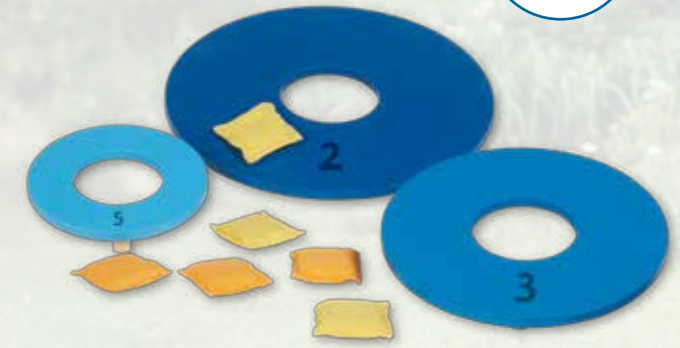

GA307 | Bean Bag Toss

- 3 wooden boards diameter 40, 27 and 20 cm
- 6 sand bags
- score points by throwing the bags in the ring or on the board

wood

coordination

new design!