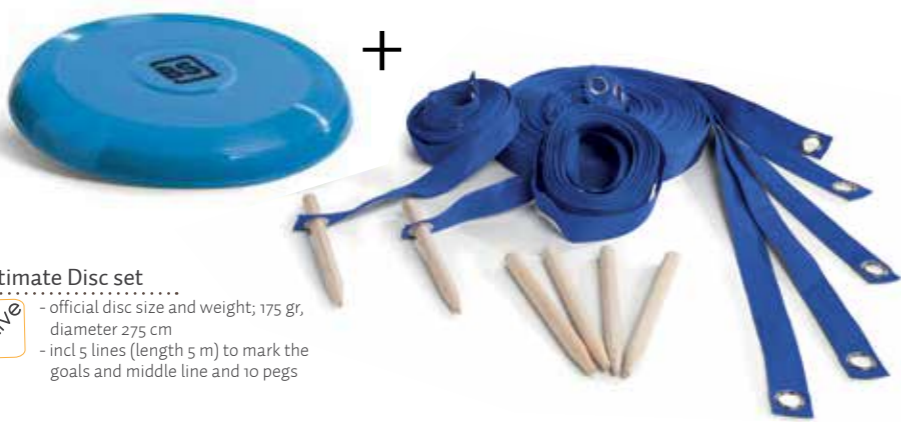

+

GA267 | Ultimate Disc set

- **plastic**
- **active**
- official disc size and weight; 175 gr, diameter 275 cm
- incl 5 lines (length 5 m) to mark the goals and middle line and 10 pegs