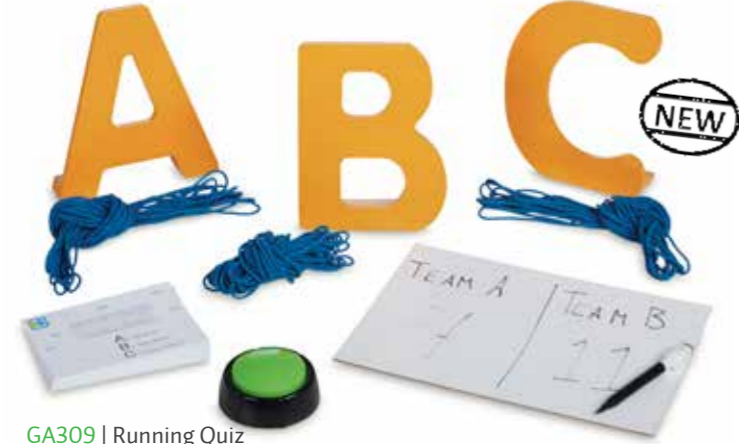

- cotton**
- active**
- wooden handles
- length 1.6 m

**GA230 | Jumping Rope Large**

- cotton**
- active**
- YouTube**
- length 5m
- birch handles

8+

♡  
Explore!

**GA309 | Running Quiz**

wood educational

- Score points by running to the right field that matches the correct answer of the multiple choice question
- incl 3 wooden letters, 3 ropes to mark the field, 1 buzzer, 1 score board with marker, and quizcards in 6 languages