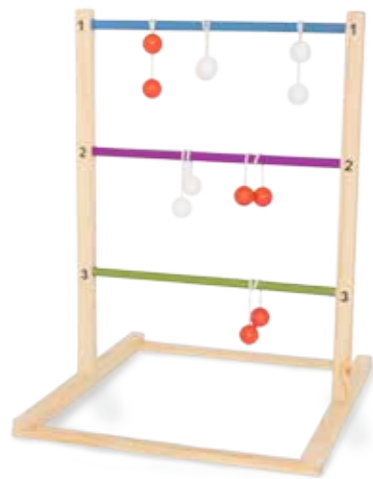

GA162 | Throwing Game

wood

active

- 75 x 55 cm
- score by throwing the balls around the ladder
- incl 6 balls