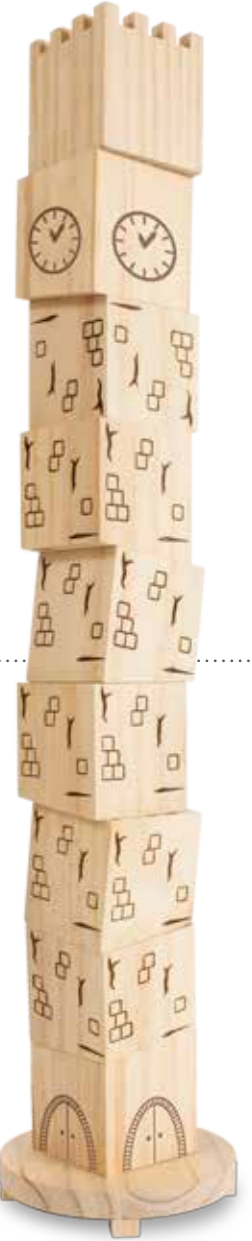

**GA268 | Disc (display)**

- plastic**
- active**
- official size and weight; 175 gr, diameter 275 cm
- 10 pcs in a display

**GA232 | Tower of Balance**

- wood**
- active**
- YouTube**
- total height 65 cm
- pine
- try to knock over the top block, but make sure the rest of the tower won't fall!

Cotton bag included

GA294 | Match Puzzle

wood

logic

- 24 wooden matches
- 30 cards with examples of challenging puzzles in different levels
- solution of each puzzle on the back of the cards.
- size of a match: 21 x 0.9 cm