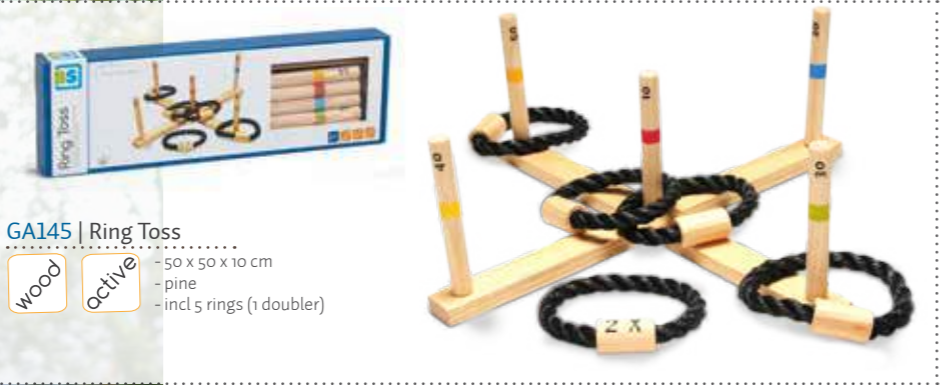

GA145 | Ring Toss
- 50 x 50 x 10 cm
- pine
- incl 5 rings (1 doubler)

wood active