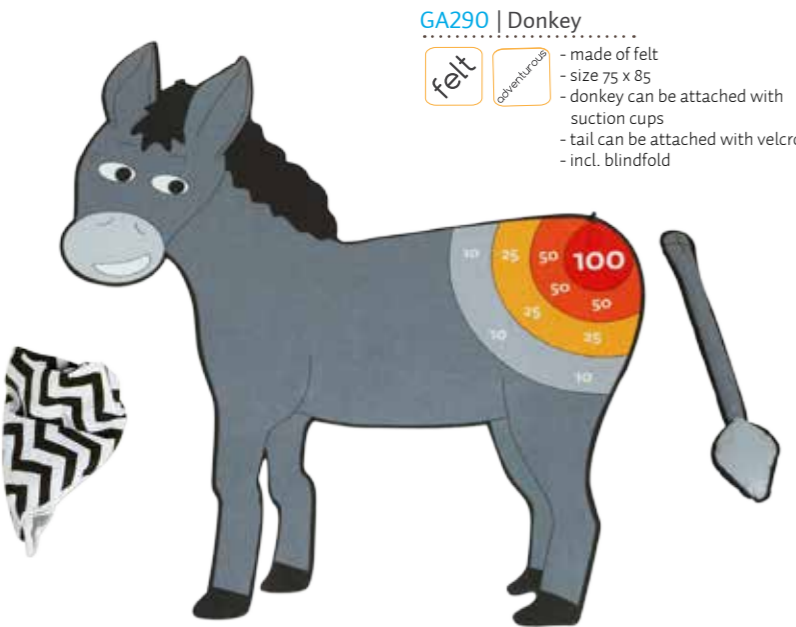

active

NEW

- each set contains 6 different clip-on tails  
- try to catch another players tail  
- tails are attached to the clip with velcro

### GA205 | Animal Bottoms

- wood
- coordination
- YouTube
- height 18 cm
- rope length 4 m
- thickness 1.2 cm
- incl 3 sandbags

Cotton bag included

### GA160 | Fishing

- wood
- coordination
- YouTube
- 15-25 cm length
- thickness 0.3 cm
- plywood

improved