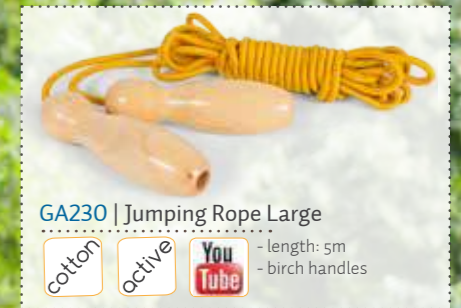

wood

coordination

- practice cool tricks by catching and throwing the ball in different ways

bag included

**GA231 | Tug of War**

- hemp**
- active**
- 10 m
- diameter 2 cm
- incl middle line and pegs

**GA127 | GA228 Jumping Rope**

- cotton**
- active**
- wooden handles
- length 1.6 m

**GA230 | Jumping Rope Large**

- cotton**
- active**
- YouTube**
- length 5m
- birch handles

8+

♡  
Explore!

**GA309 | Running Quiz**

wood educational

- Score points by running to the right field that matches the correct answer of the multiple choice question
- incl 3 wooden letters, 3 ropes to mark the field, 1 buzzer, 1 score board with marker, and quizcards in 6 languages