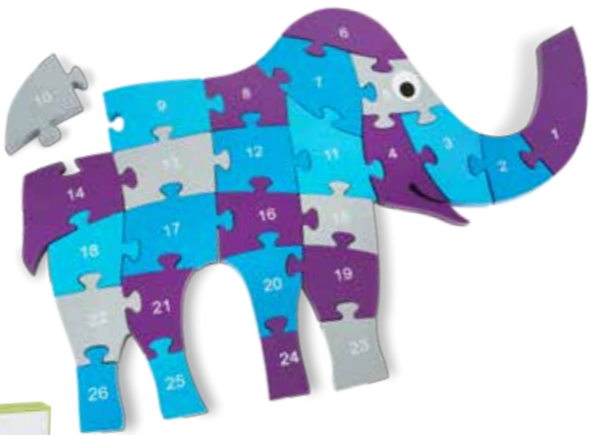

NEW

**GA194 | Balance Buddies**

**WOOD** **coordination**

- balance: 10 x 50 cm
- a fun way to learn about balance, and gravity
- roll the dice and see what color you have to put on the balance
- incl. 20 buddies in 3 sizes and 1 dice

- 55 pieces 10 x 2.5 x 0.8 cm
- 39 pieces 5 x 2.5 x 0.8 cm
- build the zoo or one of the other examples.

4+

**GA235 | Giraffe Puzzle**  
 - 60 x 40 x 1,5 cm  
 - 26 pieces  
 - one side with letters, backside with numbers