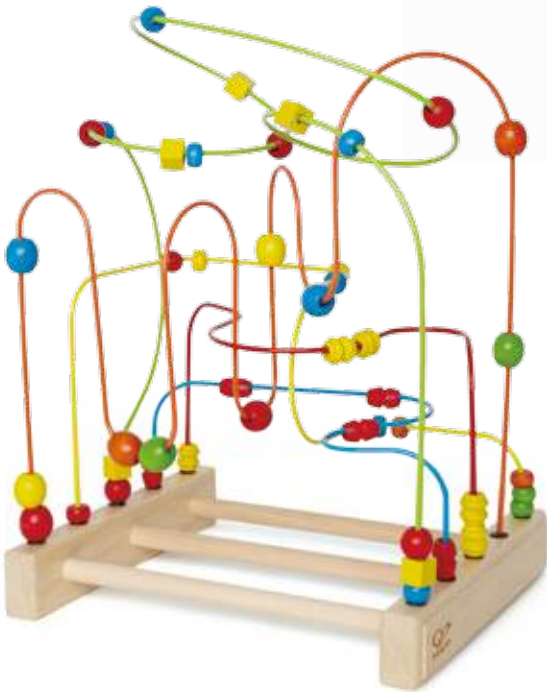

E1802

Discovery Box

So much to do in so little space! Five sides of activities keep little hands in constant motion. A mirror reflects the smiles.

AGE: 24M+ / PCS: 1 / MC: 2

E1803

Original Supermaze

Squiggle, swoosh, shimmy and slide. Make beads dance through this endless maze.

AGE: 24M+ / PCS: 1 / MC: 2