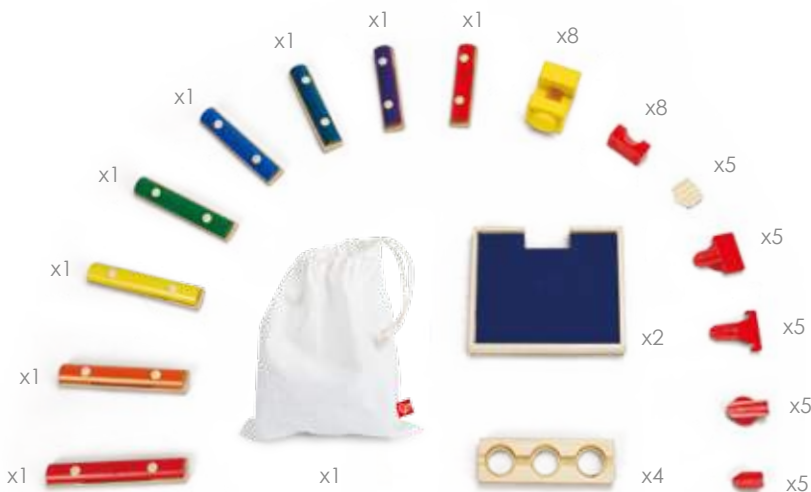

E6015

Music Mixer

Add sound and motion to any Quadrilla marble run with extra musical chimes, holders, accelerators and rails.

AGE: 4Y+ / PCS: 56 / MC: 2

E6015 + E6009