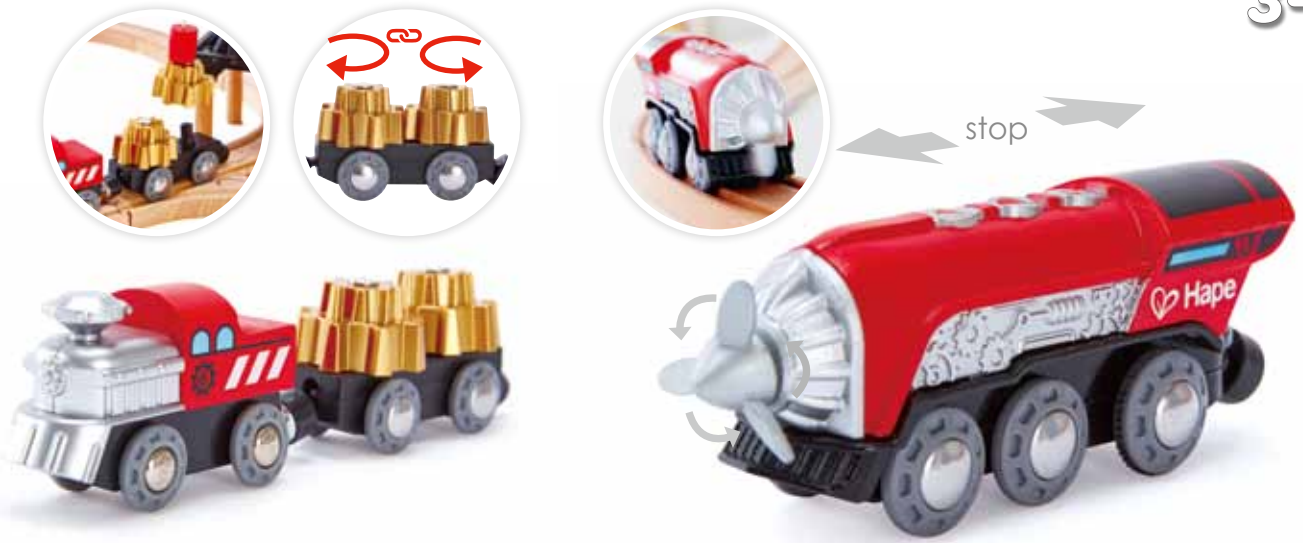

AGE: 18M+ / PCS: 17 / MC: 6

Hape Rail

**E3751** NEW

**Cogwheel Train**

As you push this train down the track, the cogs on its wagon happily spin around for a truly dynamic play experience! The two cog sets can be removed for play involving loading and unloading.

AGE: 3Y+ / PCS: 4 / MC: 24

**E3750** NEW

**Propeller Engine**

Is it a plane? Is it a train? This fun propeller engine combines elements of both types of transport for a novel play experience. Powered by two AAA batteries, the engine's propeller spins when either forward or reverse gears are chosen.

AGE: 3Y+ / PCS: 1 / MC: 24

Free wheel

**E3752** NEW

**Lift & Load Mining Play Set**

This Lift-And-Load Set captures the hustle and bustle of a real mining operation! Rotate the button on top of the crane to release its magnetic hoist line. Pick up your load and drop the minerals into the loader so that trains can take them away.