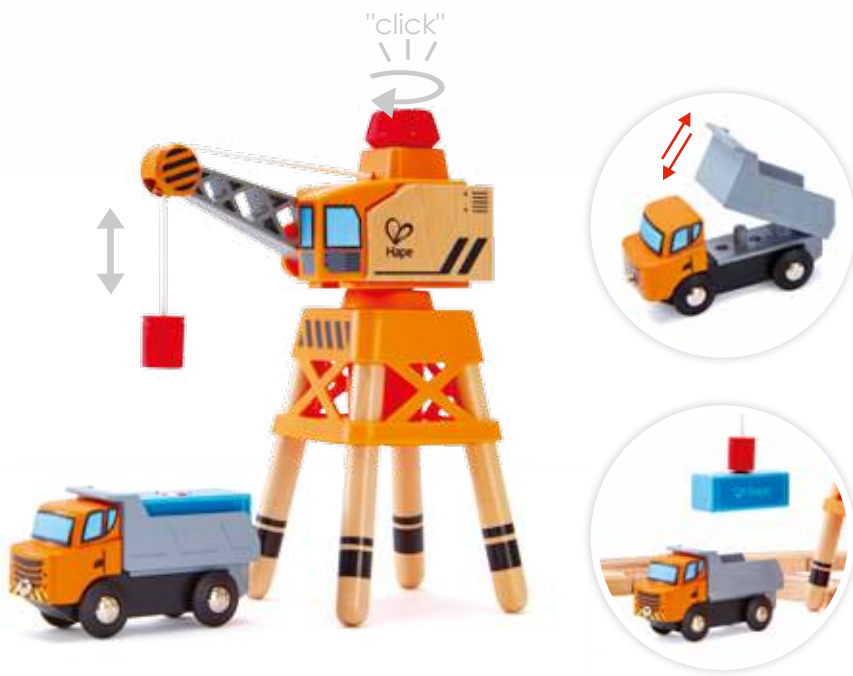

Large Boom Crane

Rotate the button on this boom crane to release its magnetic hoist line and pick up cargo! The crane's lifting arm swings 360 degrees and makes a reassuring click-click noise as it turns. The crane's legs are wide enough for tracks and trains to fit easily underneath.

AGE: 3Y+ / PCS: 3 / MC: 12