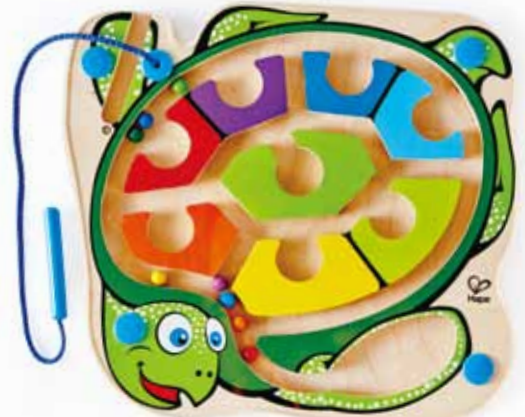

AGE: 24M+ / PCS: 1 / MC: 12

E1704

Color Flutter Butterfly™

A magnetic wand coaxes marbles into the butterfly's colorful wings.

AGE: 24M+ / PCS: 1 / MC: 6

E1705

Colorback Sea Turtle™

A magnetic wand coaxes marbles into the turtle's colorful shell.

AGE: 24M+ / PCS: 1 / MC: 6

TOTALLY AMAZING

E1710

Mesmerizing Maze  
Steer the colorful marbles through a winding maze or switch up the path by changing the tracks.

AGE: 24M+ / PCS: 1 / MC: 12

E1709

Best Bugs Magnetic Maze  
A magnetic wand wiggles and worms marbles through this hand-held maze.

AGE: 24M+ / PCS: 1 / MC: 6

E1706

Best Seller

Zoo'm™

Double the fun. Two magnetic wands let friends race marbles around this maze together.

AGE: 24M+ / PCS: 1 / MC: 6

TOTALLY AMAZING