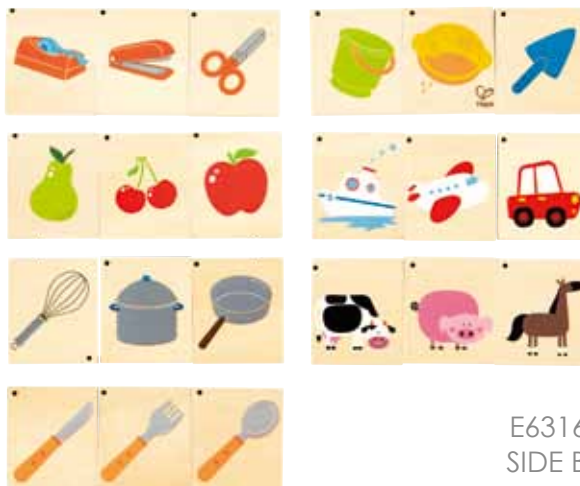

E6316
SIDE B

E6316

Trio

Cards are sorted into similar groups of 3.

AGE: 4Y+ / PCS: 21 / MC: 12