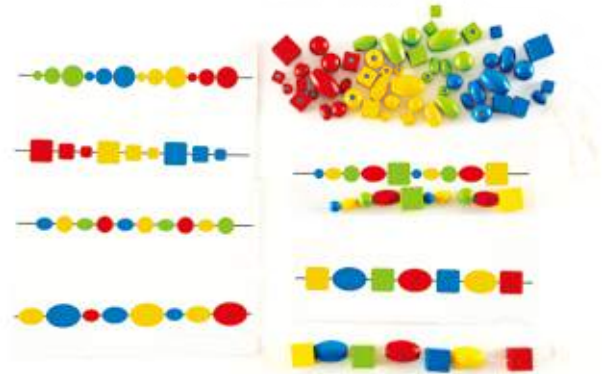

## Mathematical play

Numeracy

Geometry

Measuring

E6309

Rings and Sticks

Using the colorful plastic shapes, copy the colored outlines of the game card picture.

AGE: 3Y+ / PCS: 156 / MC: 12