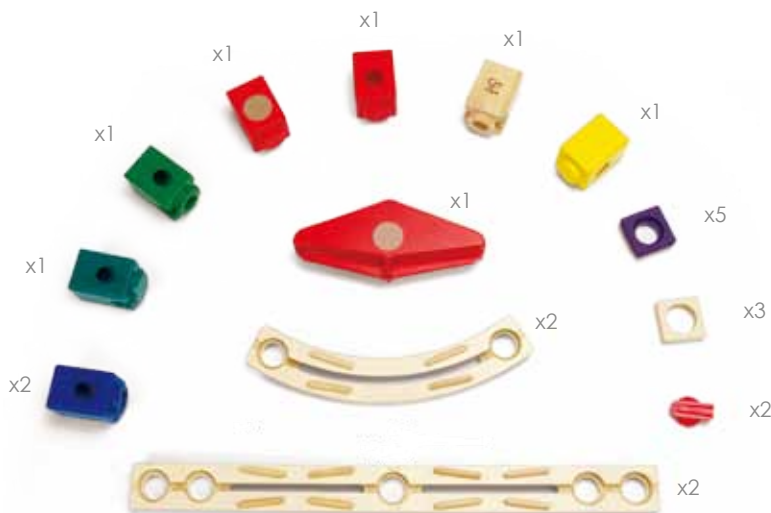

AGE: 4Y+ / PCS: 91 / MC: 2

Scan to view video

**E6010**

**Speedway Set**

Add adrenalin to any Quadrilla building set with extra rails, levelers, blocks, accelerators and a high-velocity seesaw.

AGE: 4Y+ / PCS: 23 / MC: 2