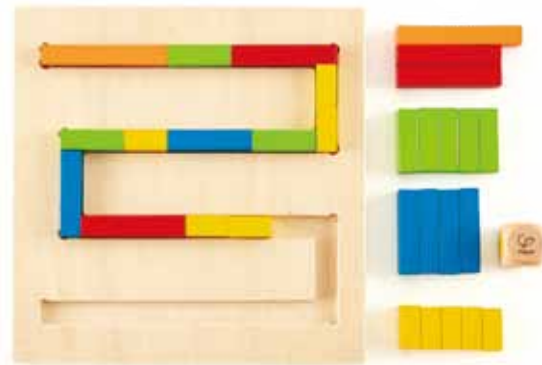

E6309

Rings and Sticks

Using the colorful plastic shapes, copy the colored outlines of the game card picture.

AGE: 3Y+ / PCS: 156 / MC: 12

E6312

Logic Beads

Copy the image card bead pattern and then string the beads.

AGE: 4Y+ / PCS: 84 / MC: 12