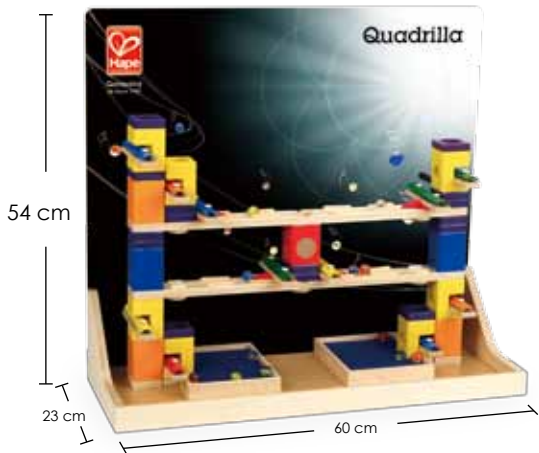

E9043
Quadrilla Melody Display

MC: 1